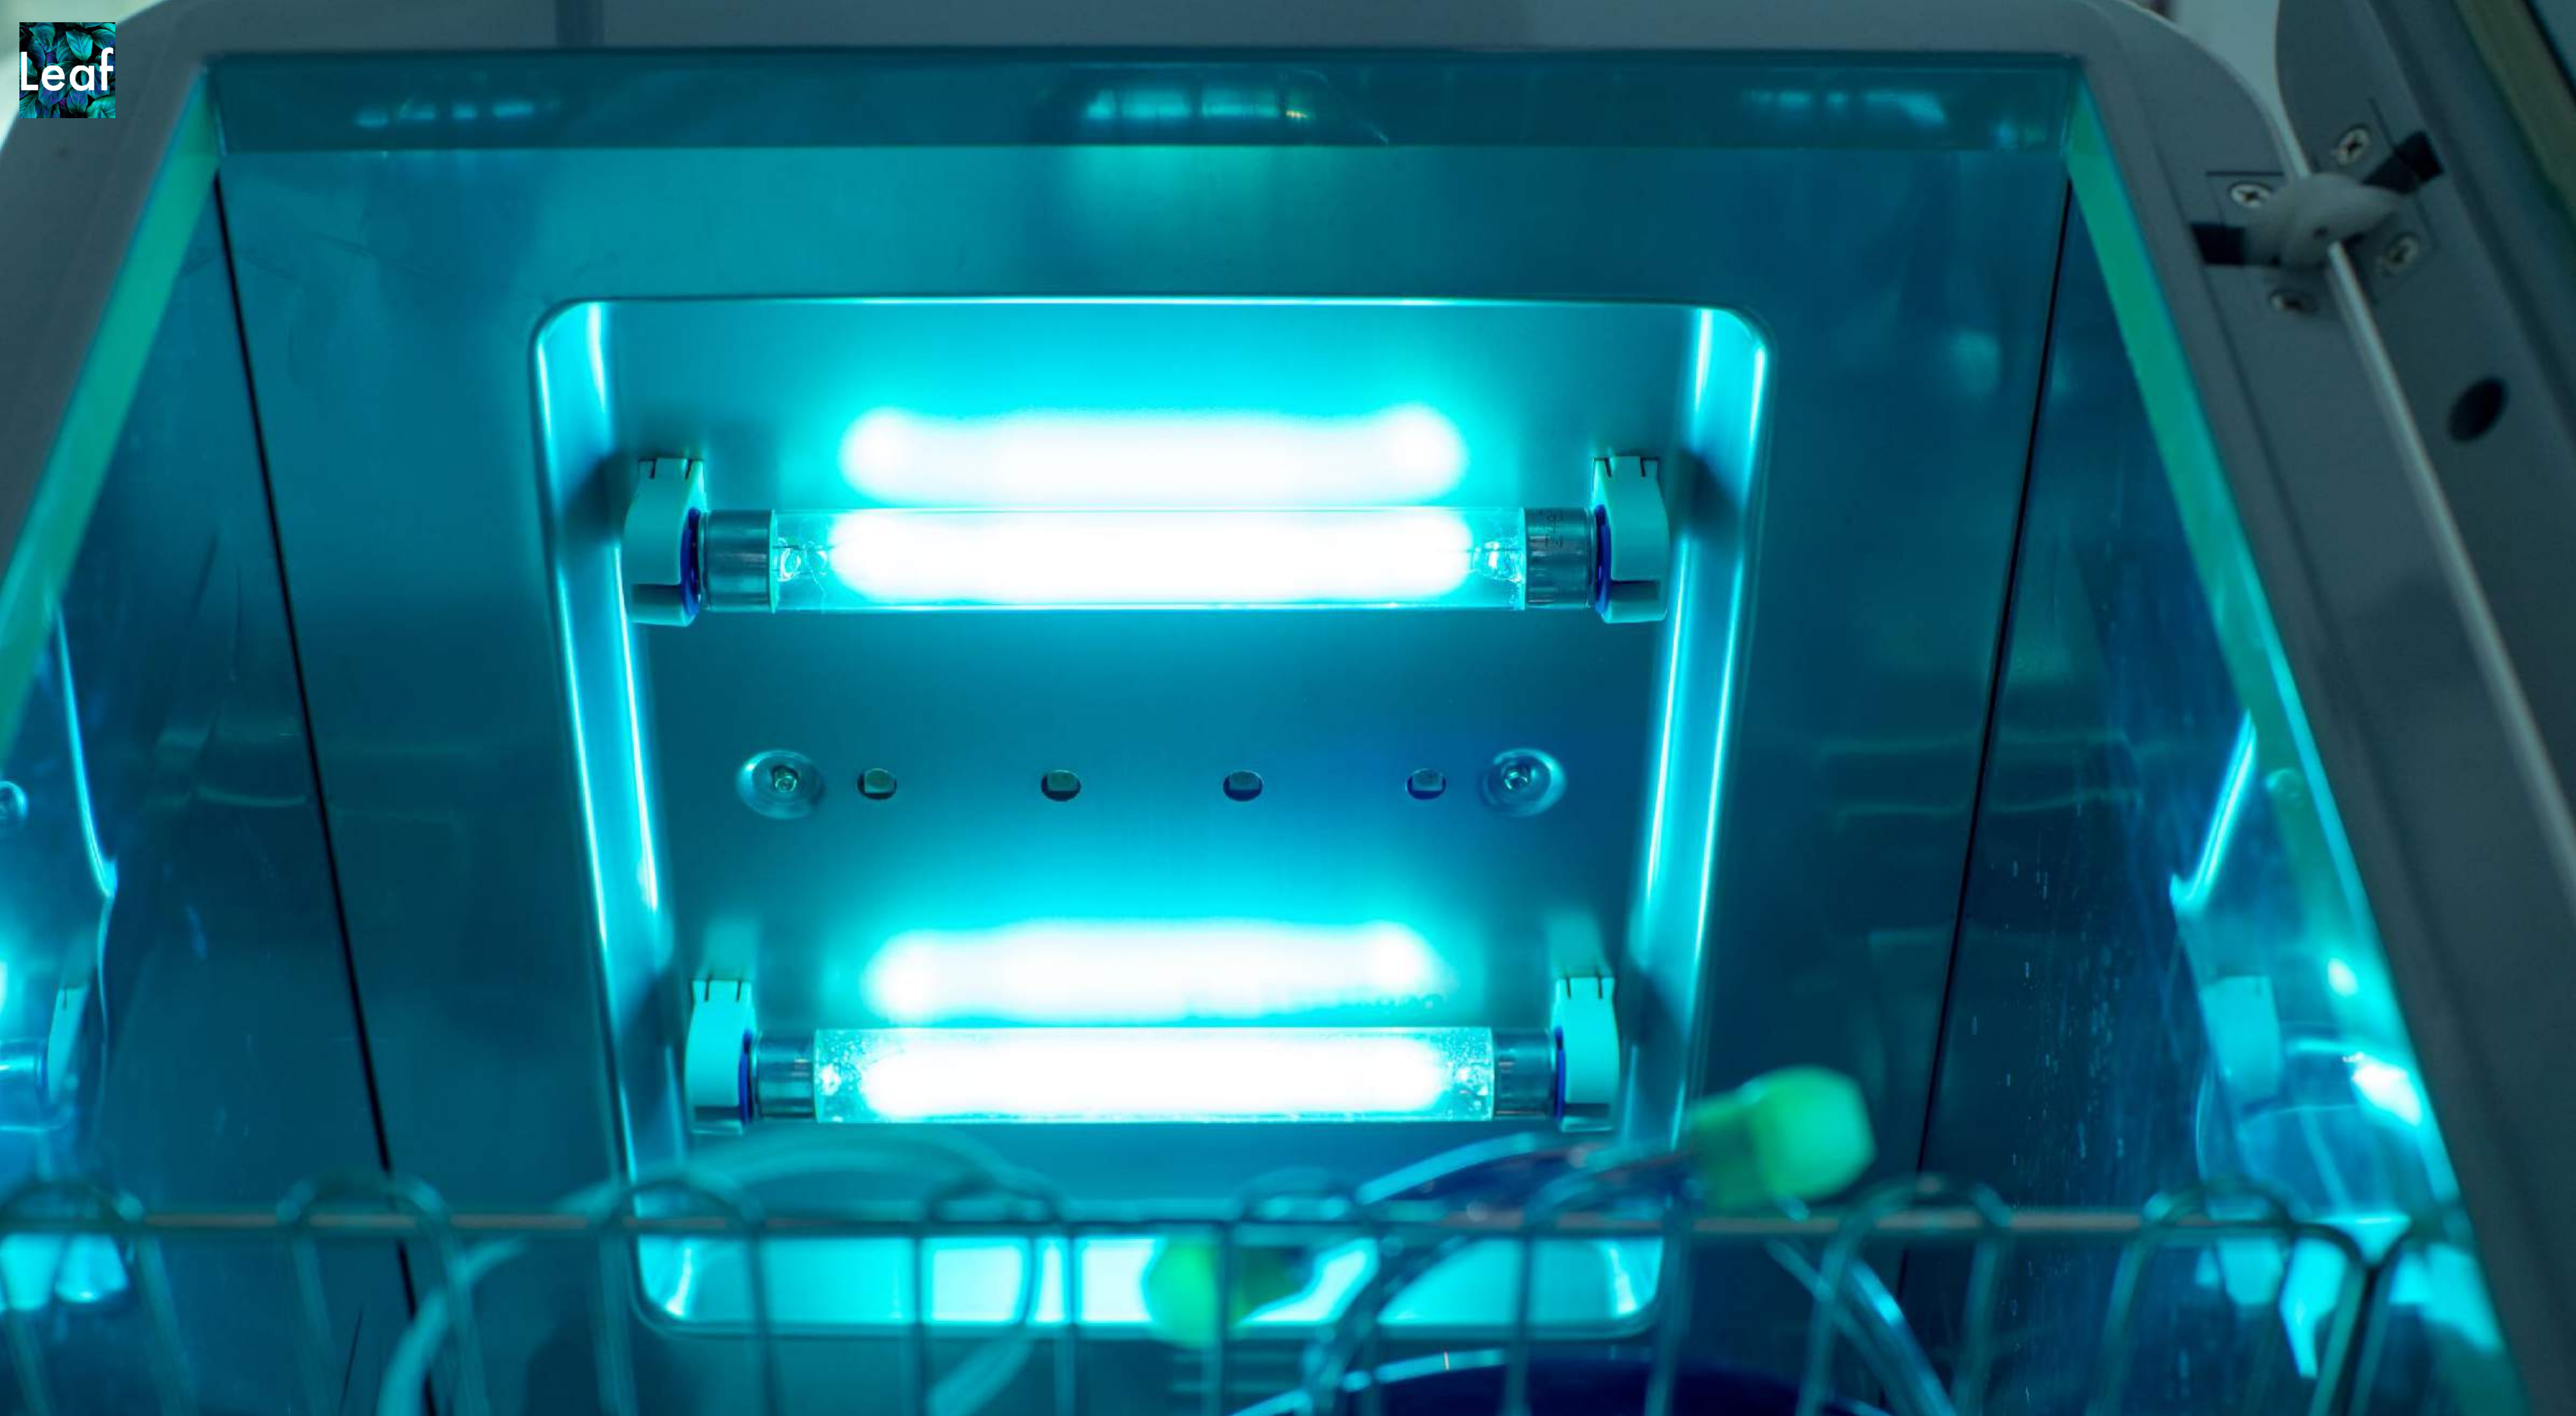

The UV-C.

Destroy Pathogens at light speed

UV-C is a well known, tried and tested contactless way of destroying those ever bothering pathogens at light speed. Leaf UV brings this cutting edge tech to wearable masks to regularly sterilize the filter ensuring no microbial growth in the filter

itself. The Leaf UV series of masks have built in 4 LED, 200mW of active UV-C sterilization powered by a rechargeable battery that delivers up to 50 UV-C Sterilization flashes. The UV-C sterilization of filter only happens when the mask is

taken off and rested for 10 seconds on a stationary surface for user safety reasons.