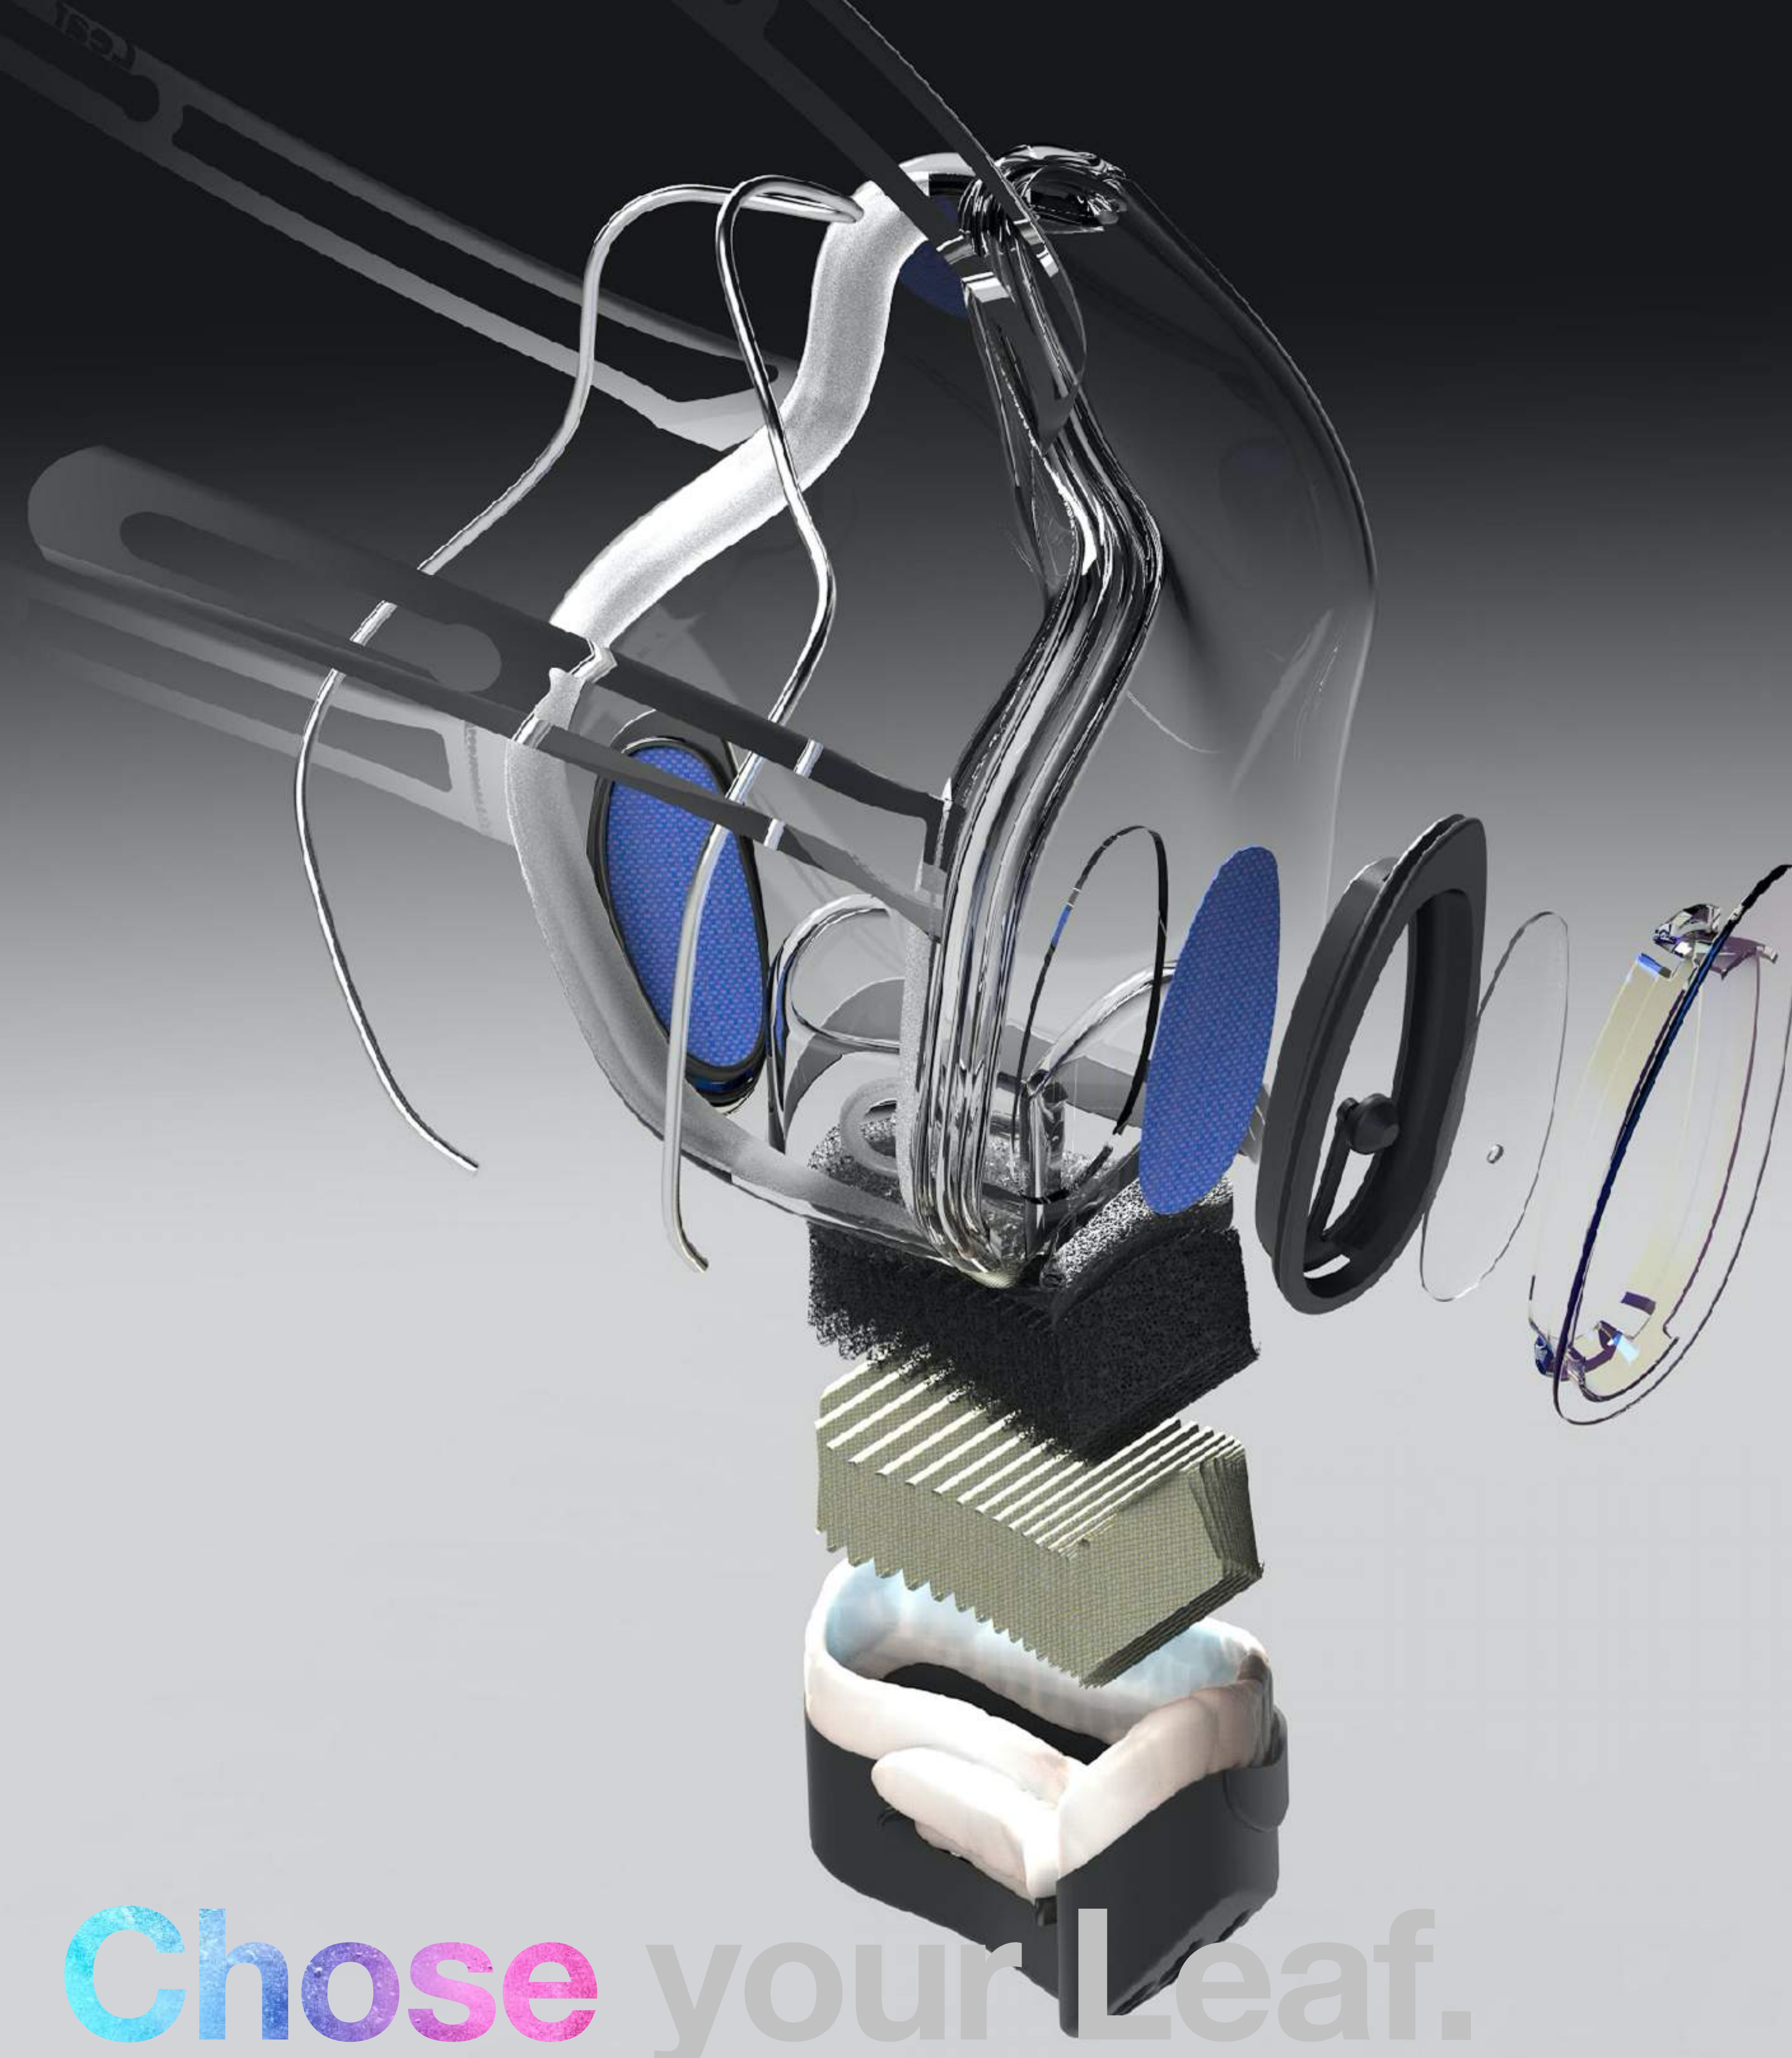

Comparison

Leaf HEPA	Leaf UV	Leaf PRO
	Flexible & Transparent Mask	
MERV20+, N99+ HEPA filter	MERV20+, N99+ HEPA filter & Carbon filter	
	99.997% filtration of 0.3 Micron	
-	Active UV-C pathogen sterilization	
Permanent Anti-Fog, Self Cleaning coating on the inner side	Permanent Anti Fog, Self Cleaning on the inner side and Anti-Microbial and Hydrophobic coating on the inner side	
		Active iOS/ android app controller ventilation
		Active Air Quality sensing, Dust sensing
		Metabolism sensing with equivalent CO2
		Includes Color Kit
$49 USD	$89 USD	$199 USD
-	Includes standard N95 exhaust filters (pack of 2 pairs)	Includes standard N95 exhaust filters (pack of 10 pairs)
Choice of Ear Strap or Head Strap		Includes both Ear Strap and Head Strap
Includes Carry case		

Chose your Leaf.