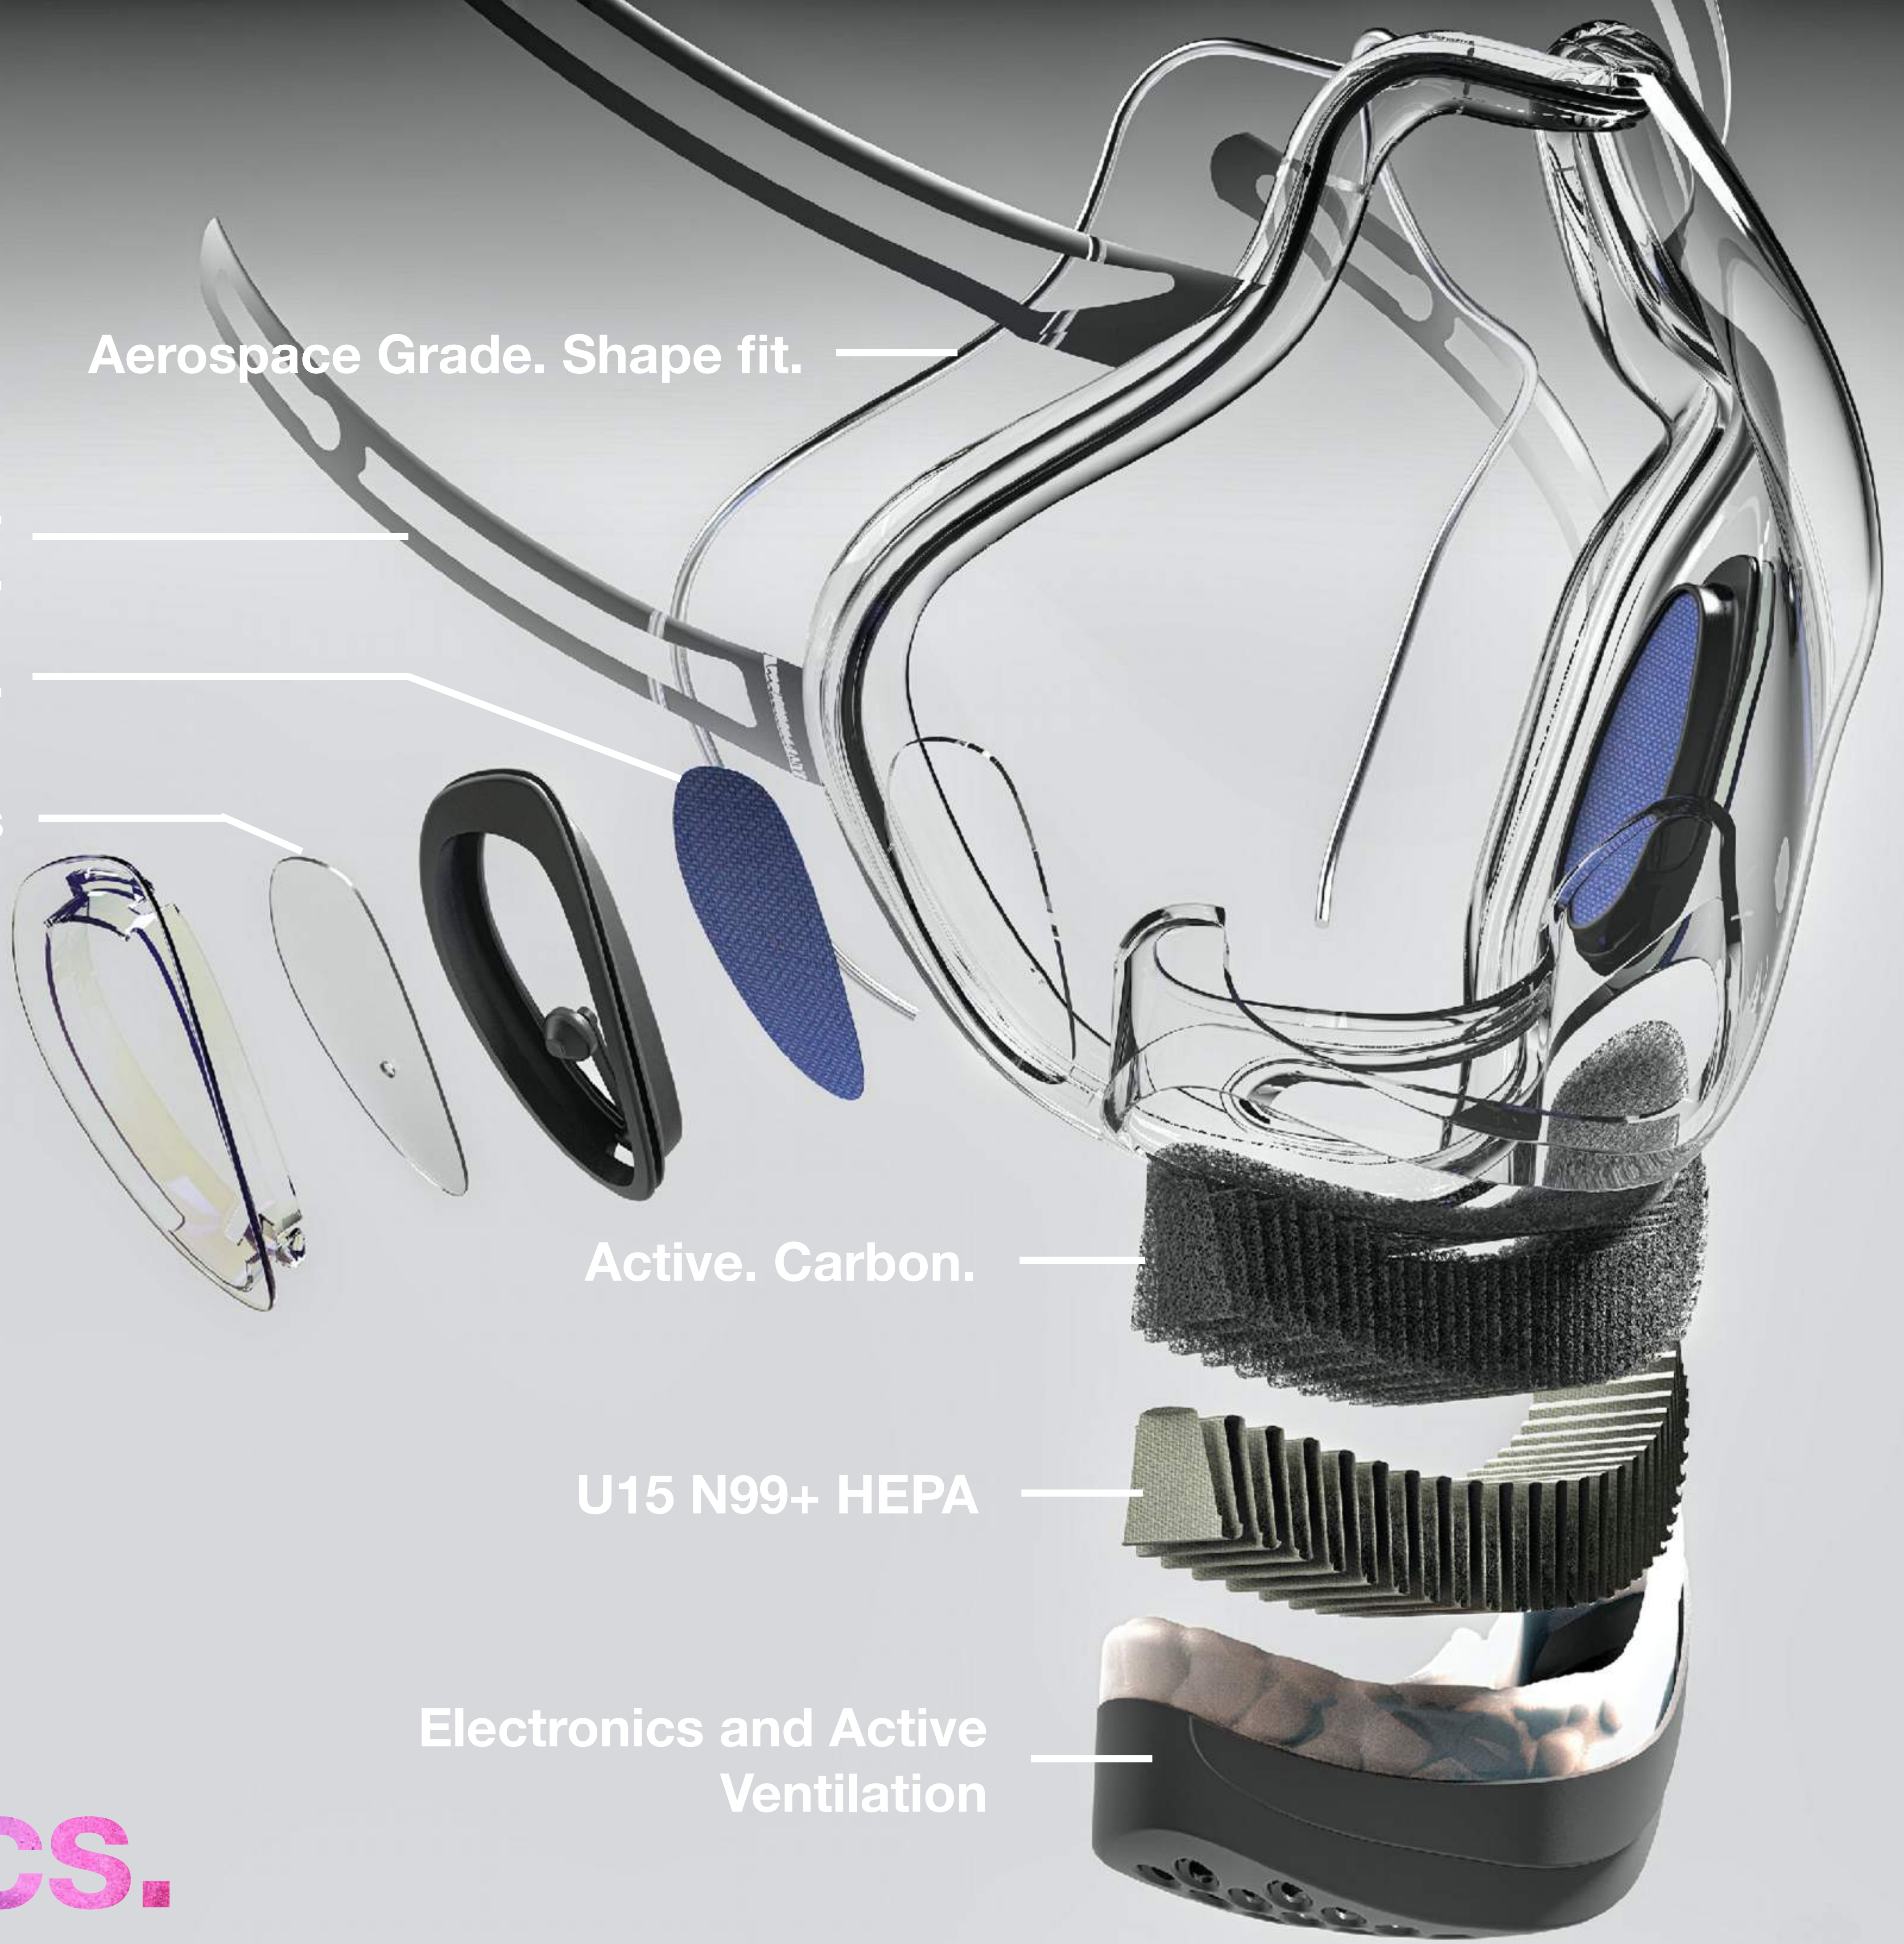

Aerospace Grade. Shape fit.

Biocompatible. Unibody.
Clear.

N95 Exhausts.

Exhaust Valves

Active. Carbon.

U15 N99+ HEPA

Electronics and Active
Ventilation

The Basics.