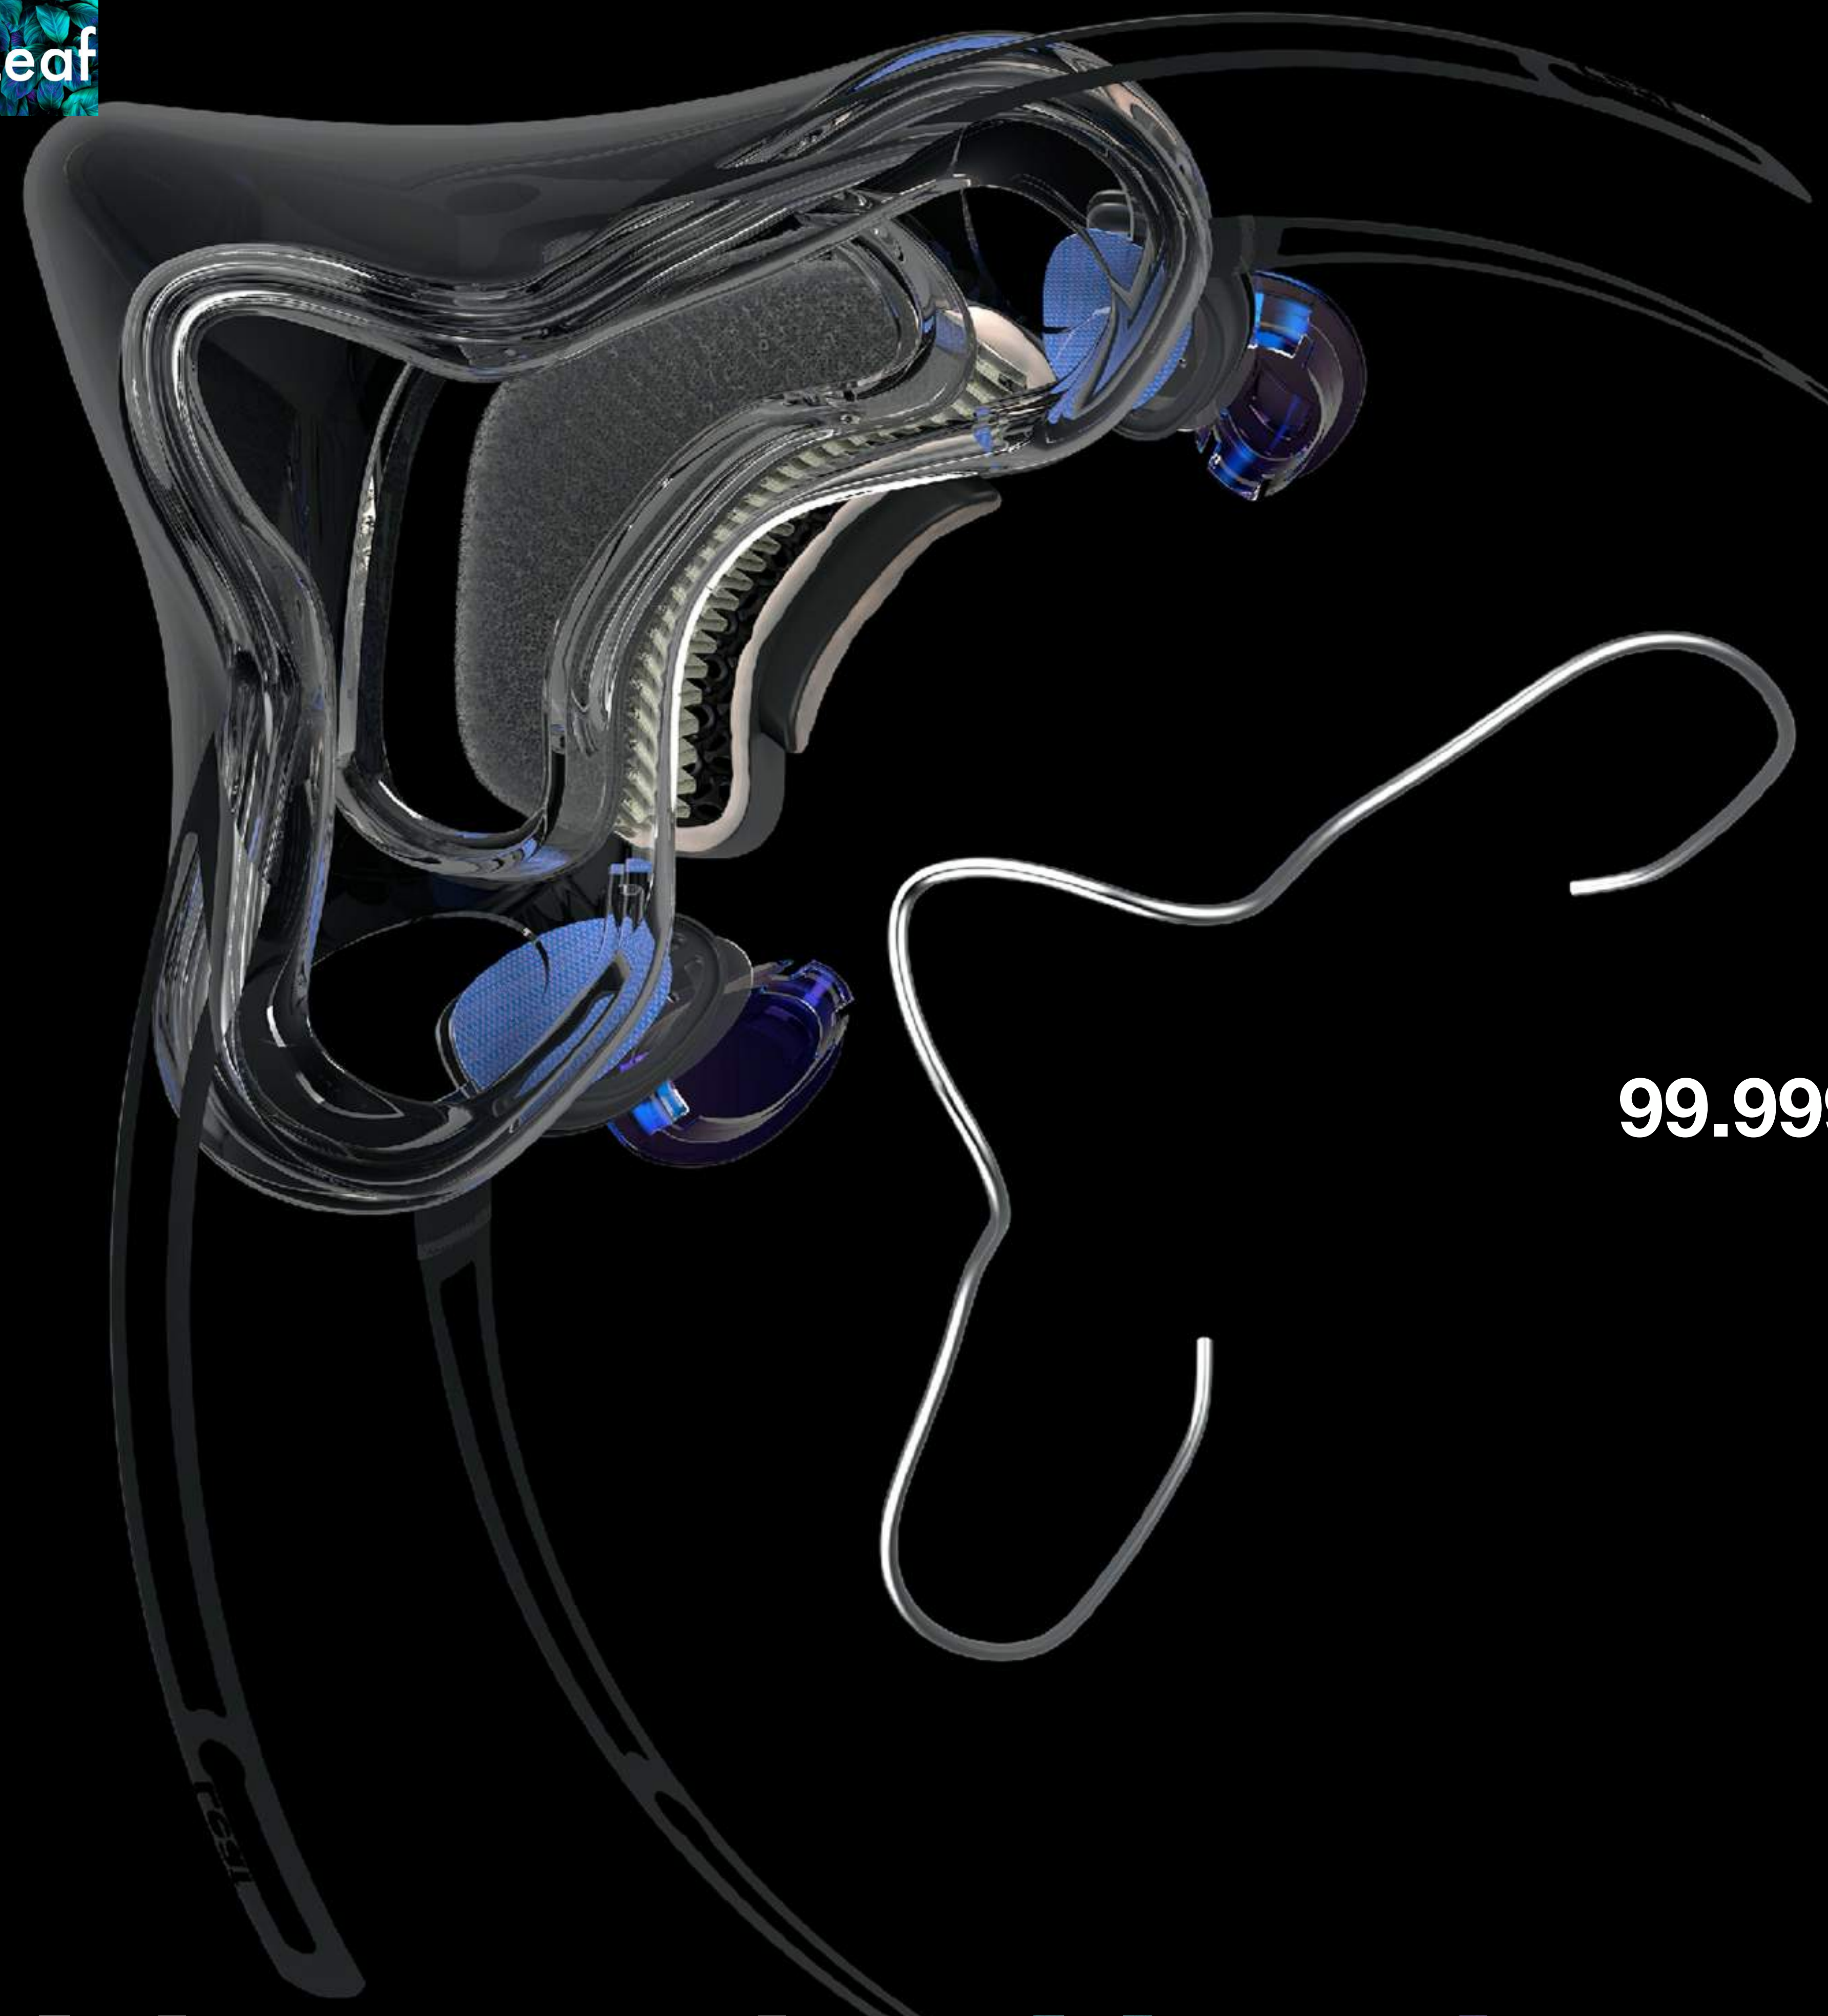

It's not a Mask.
It's *Freedom.*

N99+ MERV20+ U15 HEPA

99.9997% Retention of 0.3µm particles
yet easier to breathe than a N90 mask.

5X

Surface area
of a conventional mask

It's got the **Numbers.**

It gives you the Looks.

The Basics.

Aerospace Grade. Shape fit.

Tailor you mask's three dimensional shape with a swipe of a finger over the periphery of the masks, thanks to the embedded Aluminum wire.

Biocompatible. Unibody. Clear.